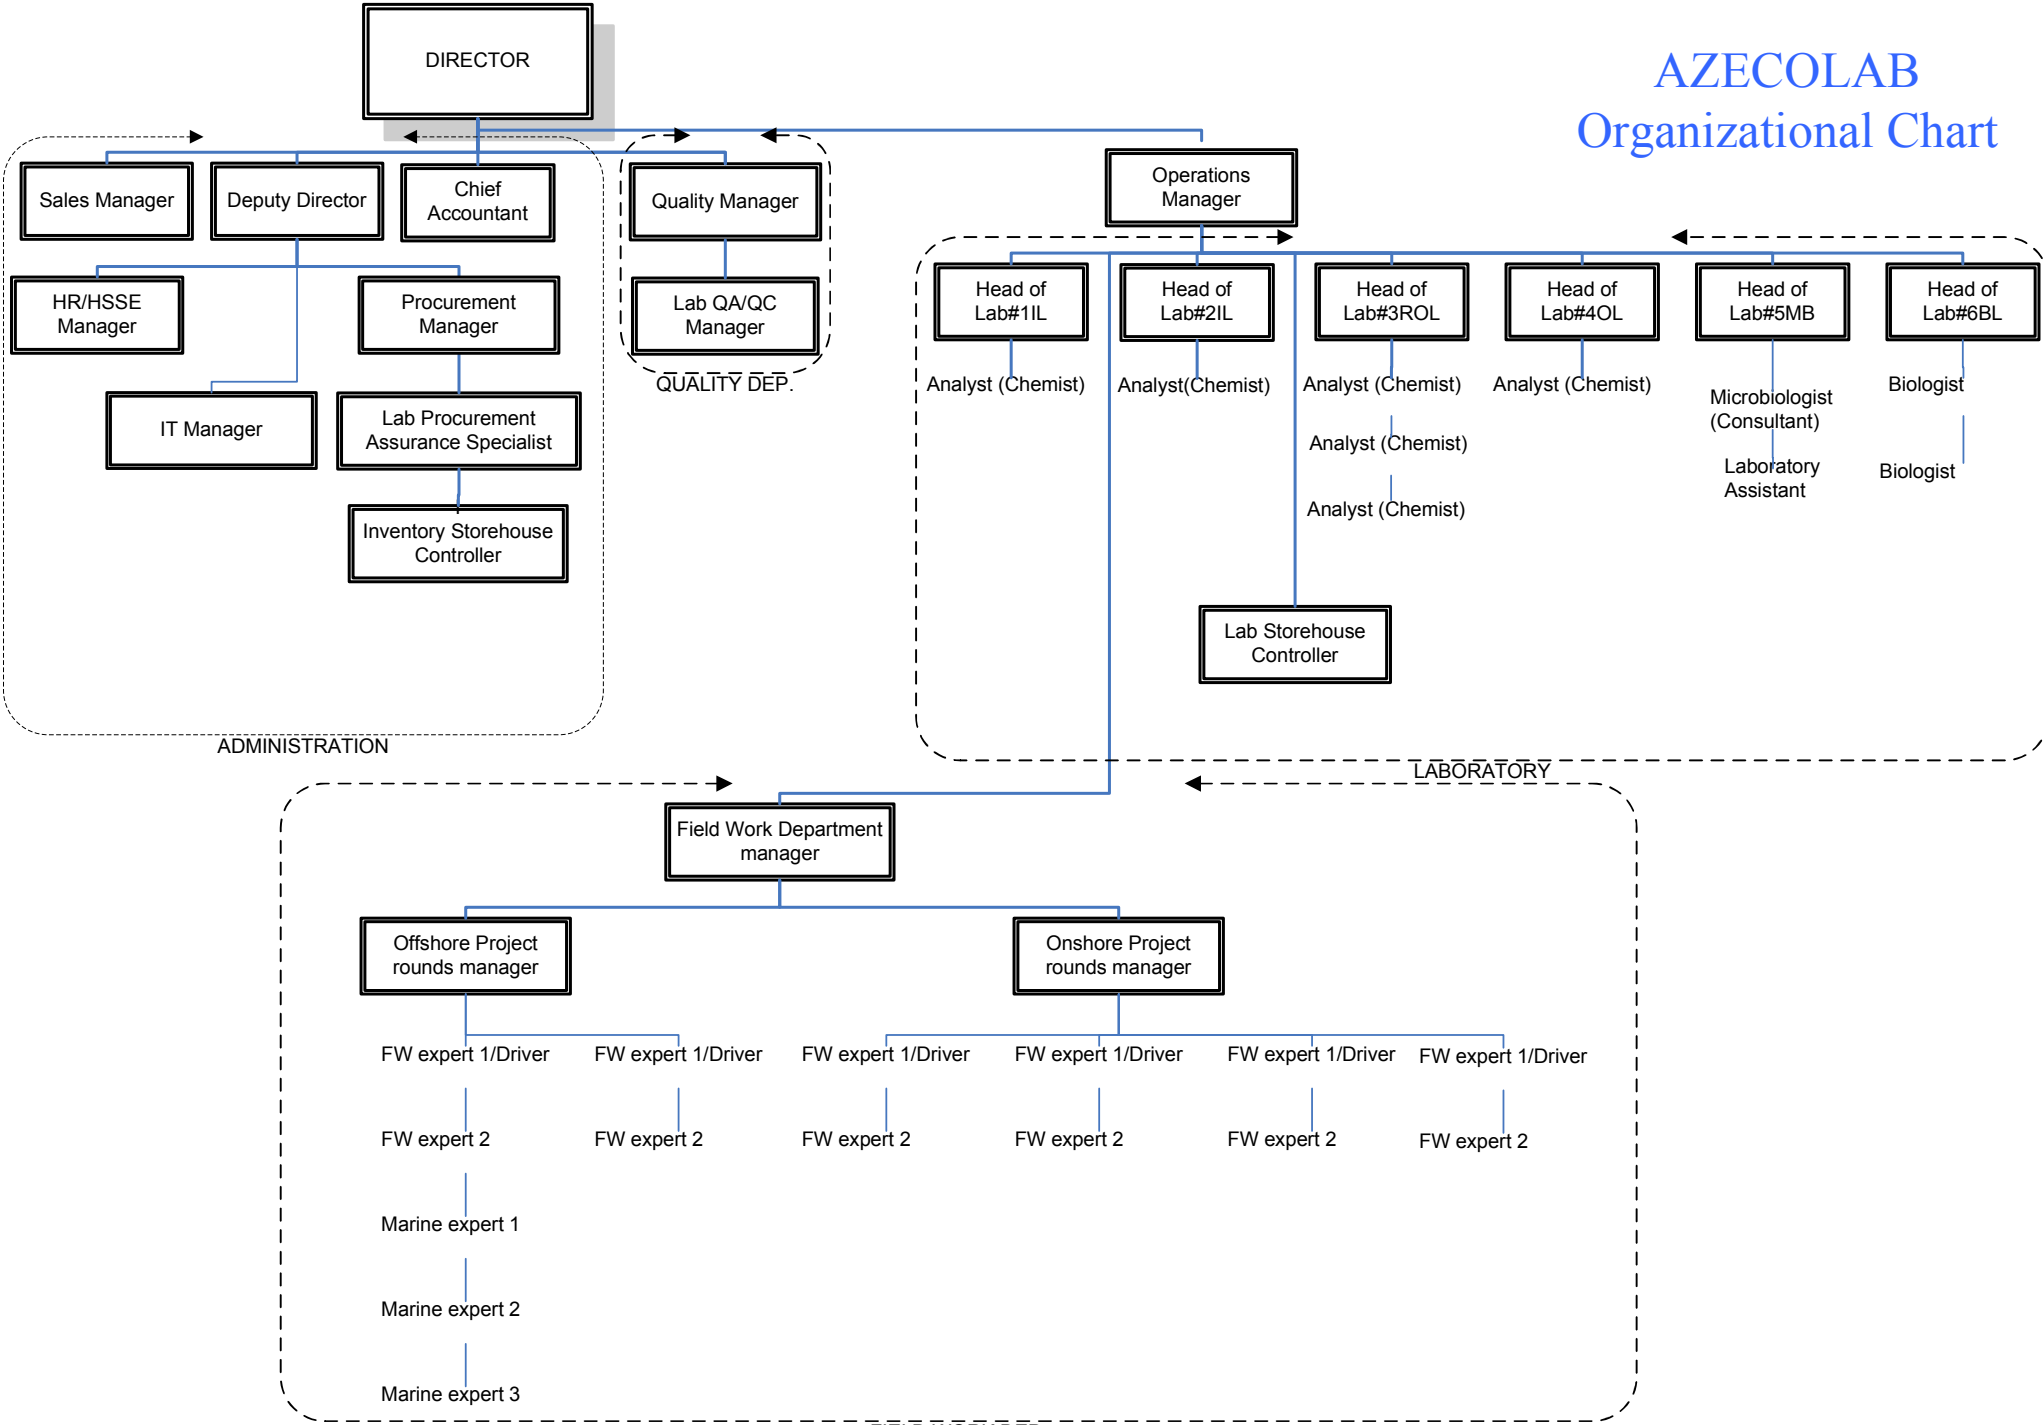

AZECOLAB Organizational Chart

ADMINISTRATION

QUALITY DEP.

LABORATORY

FIELD WORK DEP.

Date: 01.02.2011